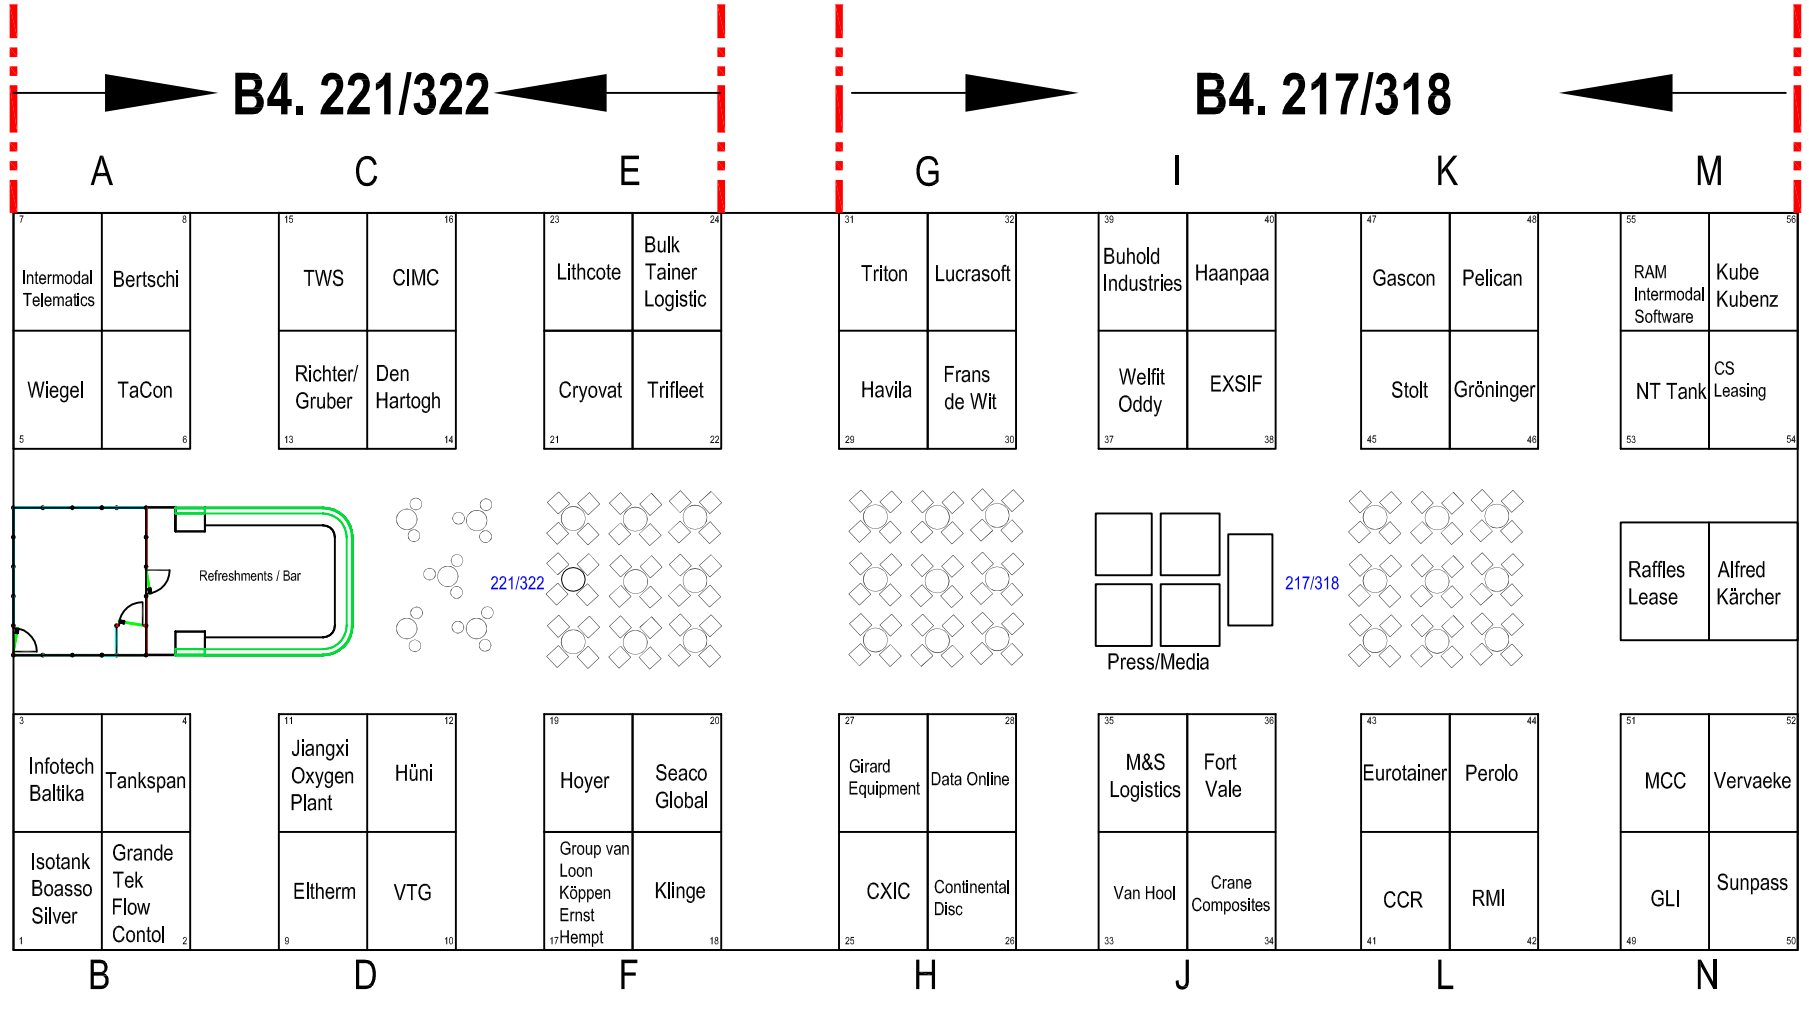

ITCO TANK CONTAINER VILLAGE

transport logistic 2017, Munich

B4. 234